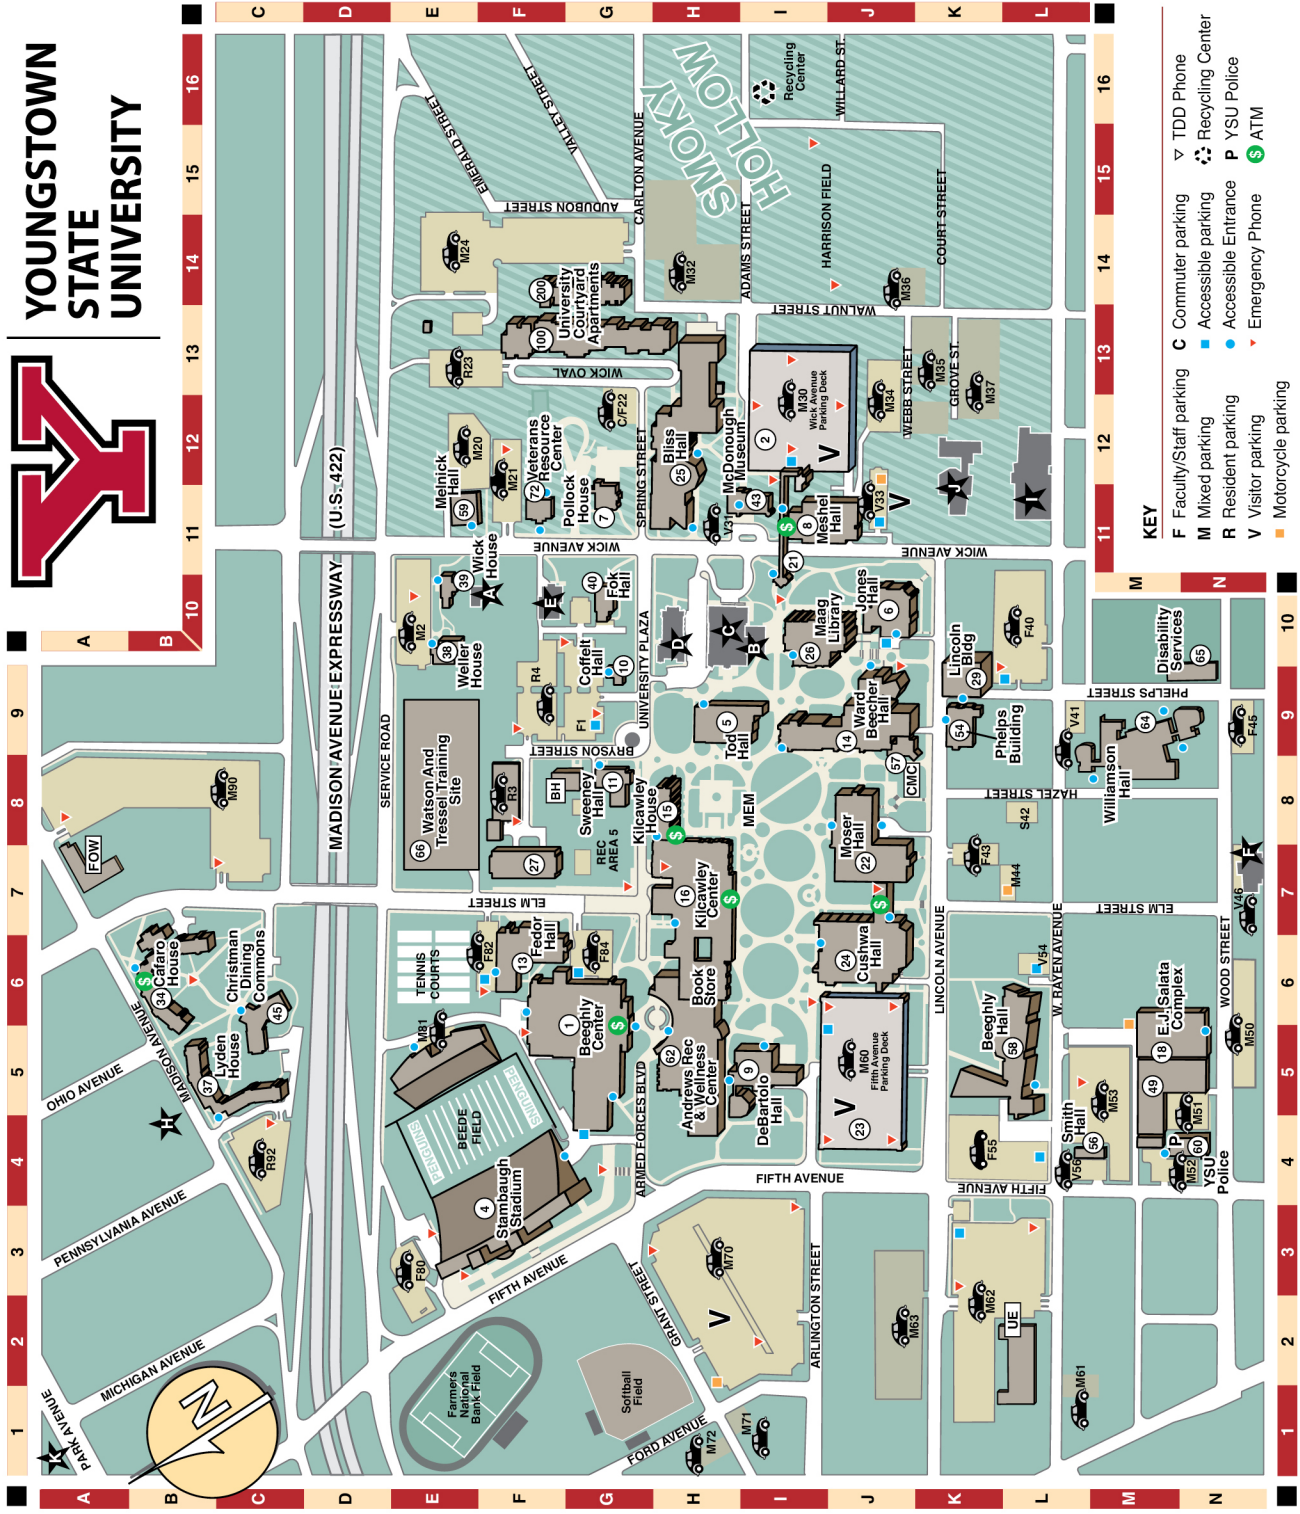

University Buildings

65	MEM	36 West Wood St. (Disability Services)
62		Andrews Student Recreation and Wellness Center
1		Beeghly Center
58		Beeghly Hall
25		Bliss Hall
BH		Buechner Hall
34		Cafaro House
27		Central Utility Plant
45		Christman Dining Commons
5C		Clingan-Waddell Hall (YSU Police)
4N		Coffelt Hall
9G		CMC
57		Cushwa Hall
24		DeBarolo Hall
9		E.J. Salata Complex
18		Fedor Hall
13		Flats On Wick Apartments
7A		Fok Hall
10G		Fok Hall
10J		Jones Hall
16		Kilcawley Center
15		Kilcawley House
29		Lincoln Building
37		Lyden House
2		M30 Wick Avenue Parking Deck
23		M60 Fifth Avenue Parking Deck
5J		Maag Library
26		McDonough Museum of Art
43		McDonough Museum of Art
59		Melnick Hall
8		Mesher Hall
22		Moser Hall
21		Pedestrian Bridge
54		Phelps Building
7		Pollock House
11G		Smith Hall
4L		Stambaugh Stadium
3F		Sweeney Hall (Admissions)
8G		Tod Hall
9H		University Edge Apartments
2L		University Courtyard Apartments
13F		University Courtyard Apartments
14F		Veterans Resource Center
11F		Ward Beecher Hall
9J		Watson and Tressel Training Site (WATTS)
8E		Weller House
10E		Westinghouse Building
5M		Wick House
10E		Williamson Hall
9M		
10F		Area Arts & Cultural Venues & Churches
A		Arms Family Museum of Local History
B		Beecher Center for Technology in the Arts
10I		Butler Institute of American Art
10H		Butler Institute - North Annex
10H		Holy Trinity Romanian Orthodox Church
10F		Museum of Industry and Labor
7N		Newman Center
4B		Public Library
11L		St. John's Episcopal Church
11K		Wick Park
1A		

rev 5.16

YOUNGSTOWN STATE UNIVERSITY

- KEY**
- F Faculty/Staff parking
 - M Mixed parking
 - R Resident parking
 - V Visitor parking
 - Motorcycle parking
 - C Commuter parking
 - Accessible parking
 - Accessible Entrance
 - Emergency Phone
 - ATM
 - ▽ TDD Phone
 - ♻️ Recycling Center
 - ♻️ Recycling Center
 - P YSU Police
 - Ⓜ️ ATM